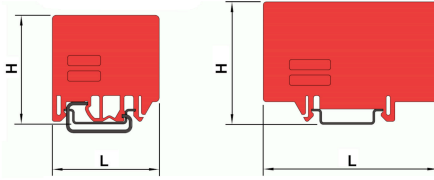

Partition plates with joint on rail,  
suitable for CBC.10/, CBC.16/, CBC.2/, CBC.4/, CBC.6/, CBD.10/, CBD.16/,  
CBD.4/, CBD.6/, CBE.2/, CBR.2

<b>Series</b>	
<b>Code</b>	DU04R
<b>Type</b>	DFU/4/R
<b>TECHNICAL DATA</b>	
<b>Typology</b>	Partition plates
<b>Sub-typology</b>	with joint on rail
<b>Colour</b>	Red
<b>Package qty.</b>	50
<b>Material</b>	Polyamide UL94-V0
<b>Width (pitch)</b>	1.5 mm
<b>Length</b>	52 mm
<b>Height</b>	62 mm
<b>Correlations</b>	CBC.10, CBC.16, CBC.2, CBC.4, CBC.6, CBD.10, CBD.16, CBD.4, CBD.6, CBE.2, CBR.2